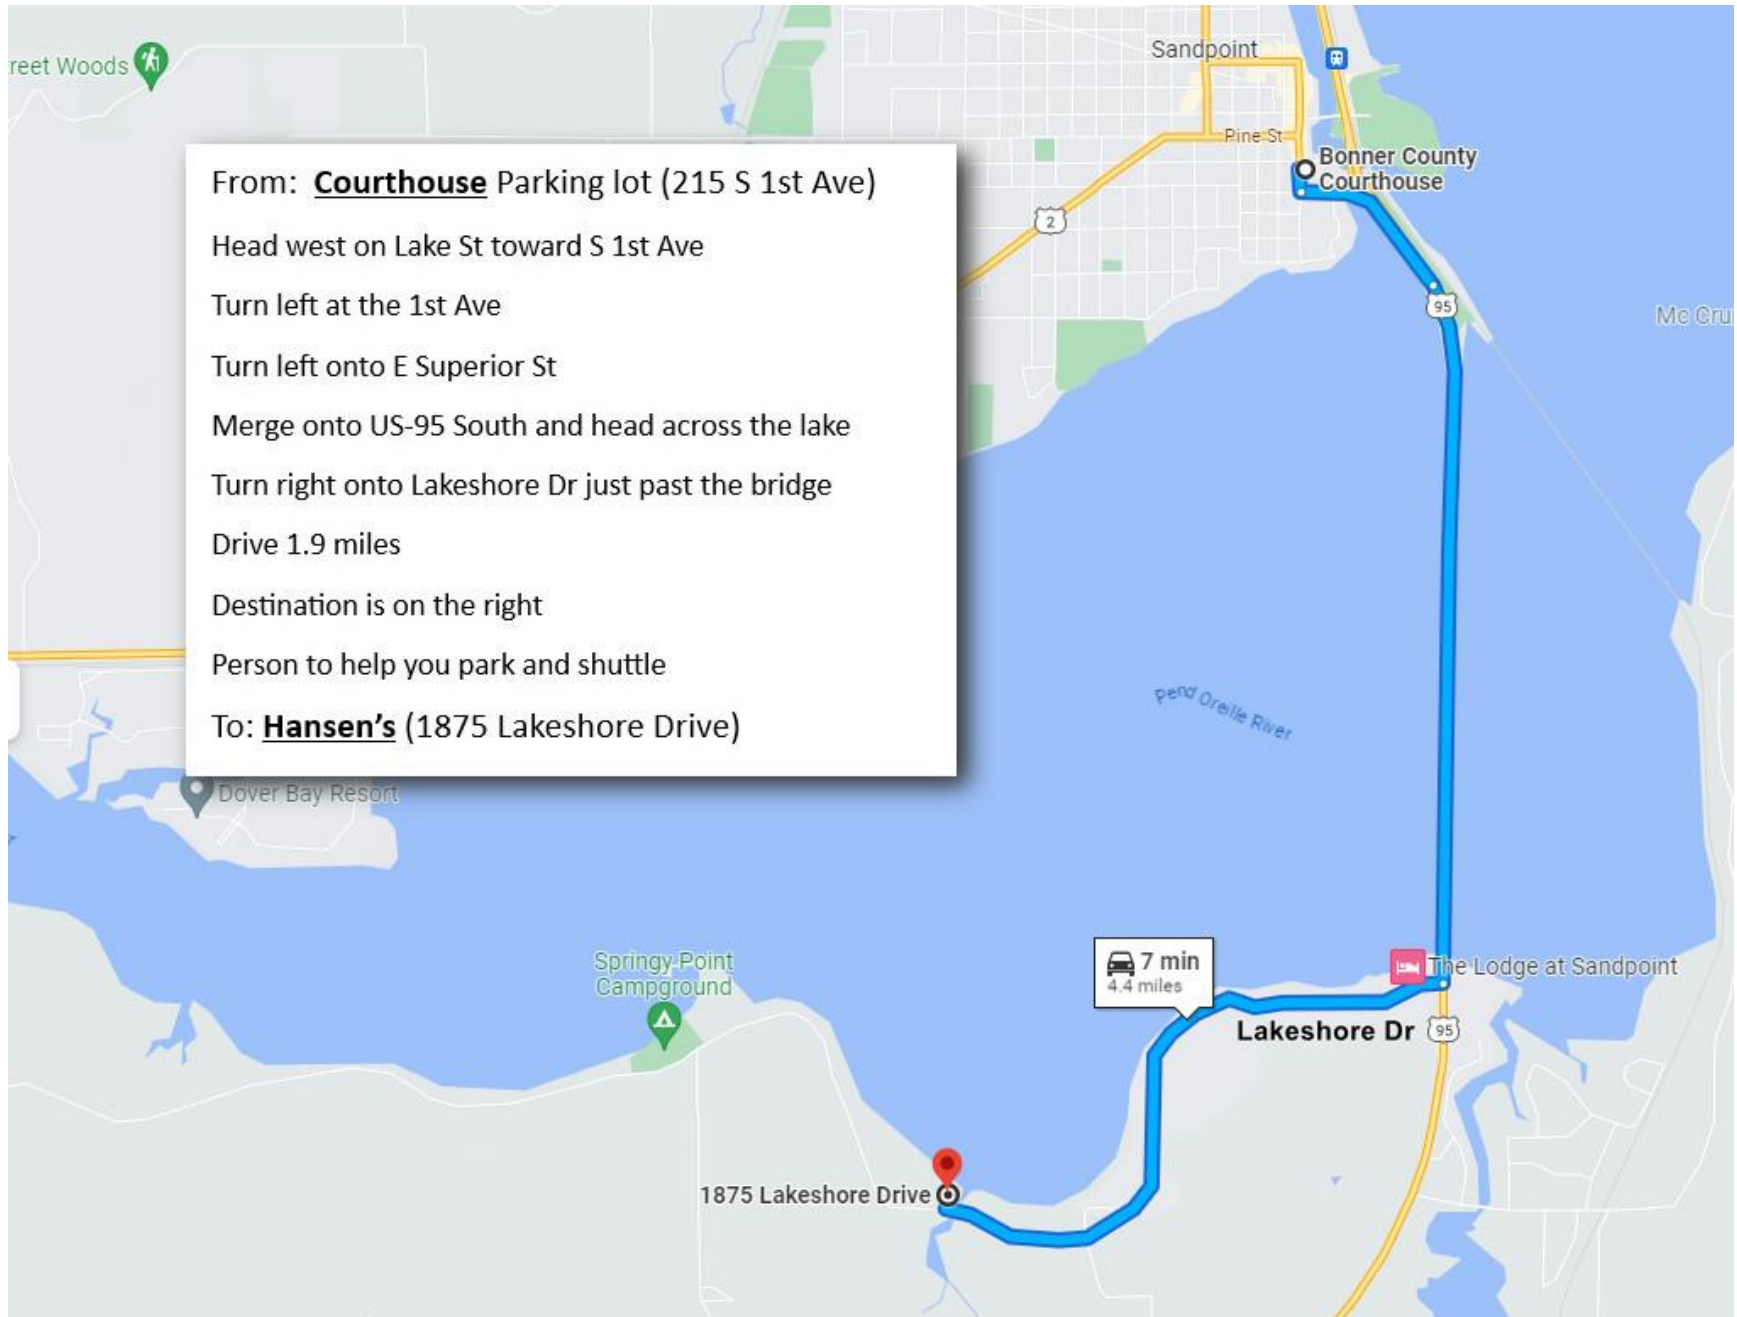

## To Hansen's by Car

From: **Courthouse** Parking lot (215 S 1st Ave)

Head west on Lake St toward S 1st Ave

Turn left at the 1st Ave

Turn left onto E Superior St

Merge onto US-95 South and head across the lake

Turn right onto Lakeshore Dr just past the bridge

Drive 1.9 miles

Destination is on the right

Person to help you park and shuttle

To: **Hansen's** (1875 Lakeshore Drive)

To Hansen's by Boat